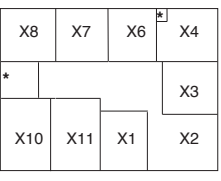

East Side Union High School District

OAK GROVE HIGH SCHOOL

285 Blossom Hill Road San Jose, CA 95123

(408)347-6500

oakgrove.esuhd.org

EXIT ONLY

ENTRANCE ONLY

BUS LOADING ZONE

EAGLES LANE

LEAN AVENUE

MIDTOWN

MENTAL HEALTH & WELLNESS CENTER

BLOSSOM HILL ROAD

Site Map Drawn by Kevin Lyter
Revised: May 2023