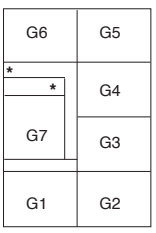

East Side Union High School District

OAK GROVE HIGH SCHOOL

285 Blossom Hill Road San Jose, CA 95123

(408)347-6500

oakgrove.esuhd.org

EXIT ONLY

ENTRANCE ONLY

BUS LOADING ZONE

EAGLES LANE

LEAN AVENUE

MIDTOWN

MENTAL HEALTH & WELLNESS CENTER

BLOSSOM HILL ROAD

Site Map Drawn by Kevin Lyter
Revised: May 2023