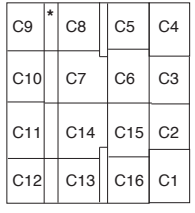

MENTAL HEALTH & WELLNESS CENTER