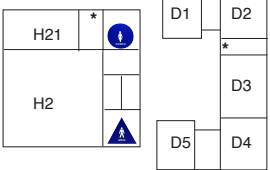

East Side Union High School District

OAK GROVE HIGH SCHOOL

285 Blossom Hill Road San Jose, CA 95123

(408)347-6500

oakgrove.esuhd.org

EXIT ONLY

ENTRANCE ONLY

BUS LOADING ZONE

EAGLES LANE

LEAN AVENUE

MIDTOWN

MENTAL HEALTH & WELLNESS CENTER

BLOSSOM HILL ROAD

Site Map Drawn by Kevin Lyter
Revised: May 2023