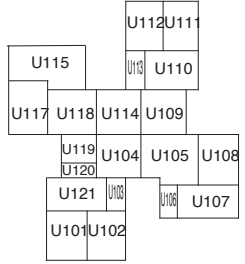

East Side Union High School District

OAK GROVE HIGH SCHOOL

285 Blossom Hill Road San Jose, CA 95123

(408)347-6500

oakgrove.esuhd.org

EXIT ONLY

ENTRANCE ONLY

BUS LOADING ZONE

EAGLES LANE

LEAN AVENUE

MIDTOWN

MENTAL HEALTH & WELLNESS CENTER

BLOSSOM HILL ROAD

Site Map Drawn by Kevin Lyter
Revised: May 2023