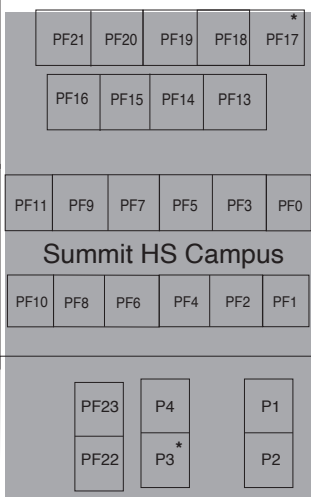

East Side Union High School District

OAK GROVE HIGH SCHOOL

285 Blossom Hill Road San Jose, CA 95123

(408)347-6500

oakgrove.esuhd.org

EXIT ONLY

ENTRANCE ONLY

BUS LOADING ZONE

EAGLES LANE

LEAN AVENUE

MIDTOWN

MENTAL HEALTH & WELLNESS CENTER

BLOSSOM HILL ROAD

Site Map Drawn by Kevin Lyter
Revised: May 2023