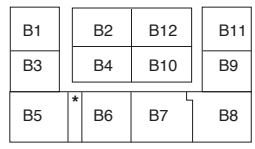

East Side Union High School District

OAK GROVE HIGH SCHOOL

285 Blossom Hill Road San Jose, CA 95123

(408)347-6500

oakgrove.esuhd.org

EXIT ONLY

ENTRANCE ONLY

BUS LOADING ZONE

EAGLES LANE

LEAN AVENUE

MIDTOWN

MENTAL HEALTH & WELLNESS CENTER

BLOSSOM HILL ROAD

Site Map Drawn by Kevin Lyter
Revised: May 2023