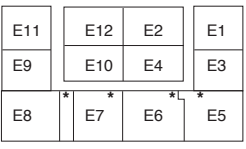

East Side Union High School District

OAK GROVE HIGH SCHOOL

285 Blossom Hill Road San Jose, CA 95123

(408)347-6500

oakgrove.esuhd.org

EXIT ONLY

ENTRANCE ONLY

BUS LOADING ZONE

EAGLES LANE

LEAN AVENUE

MIDTOWN

MENTAL HEALTH & WELLNESS CENTER

BLOSSOM HILL ROAD

Site Map Drawn by Kevin Lyter
Revised: May 2023