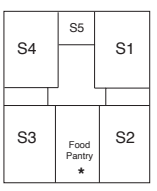

EAGLES LANE

LEAN AVENUE

MIDTOWN

MENTAL HEALTH & WELLNESS CENTER

BLOSSOM HILL ROAD

Site Map Drawn by Kevin Lyter
Revised: May 2023